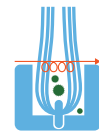

Drilled & stapled