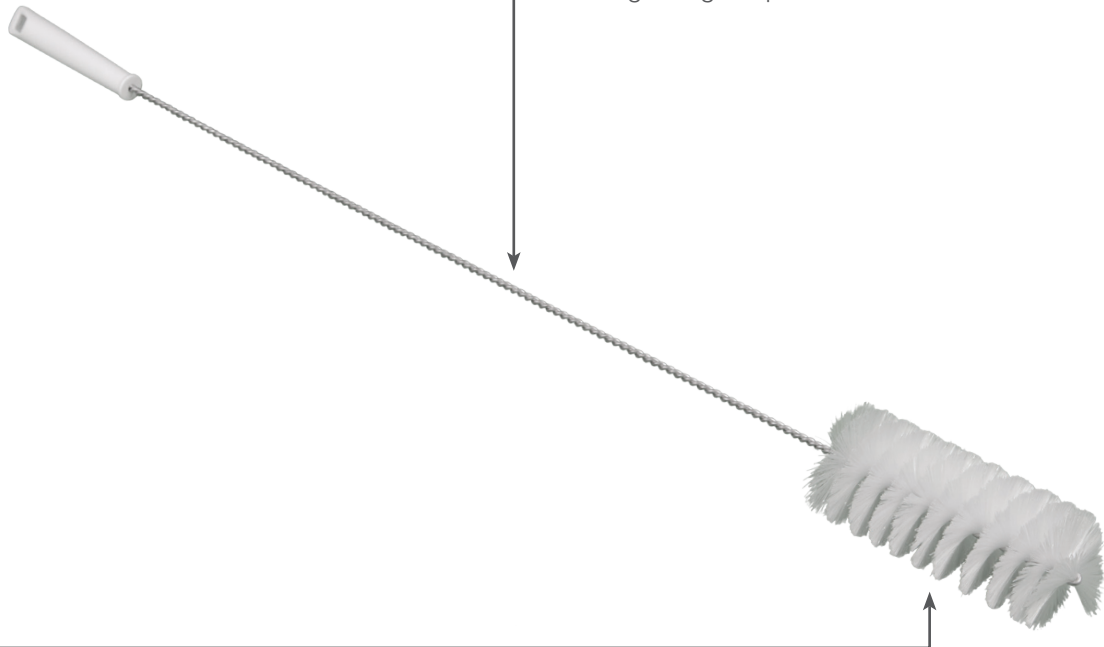

Ø3.0" Tube Brush w/ 3' Flex Handle

Series 53835

Flexible Handle

Stainless steel holds bristles tight and allows for cleaning in tight spaces

Soft Bristles

Ideal for sweeping fine particles and for wet use with cleaning agents

This tube and valve brush is designed to clean hard-to-reach areas. The soft bristles are attached to a helically wound stainless steel shaft, making it strong, FDA-compliant, and chemically resistant.

Ø3.0" Tube Brush w/ 3' Flex Handle

53835

Available in white only

The 3' flex handle lets the tube brush fit in curved pipes easily so the soft bristles can sweep out small particles. The brush can also be used with water and a cleaning agent for a washing effect.

Specifications:

Length: 36.25"
 Width: 3"
 Height: 3"
 FDA-Compliant Raw Material: Yes
 Material: Polyester/SS/Polypropylene
 Unit Weight: 0.37 lbs.
 Bristle Type: Soft

Colors

When ordering, add the color digit to the base part number to denote color.