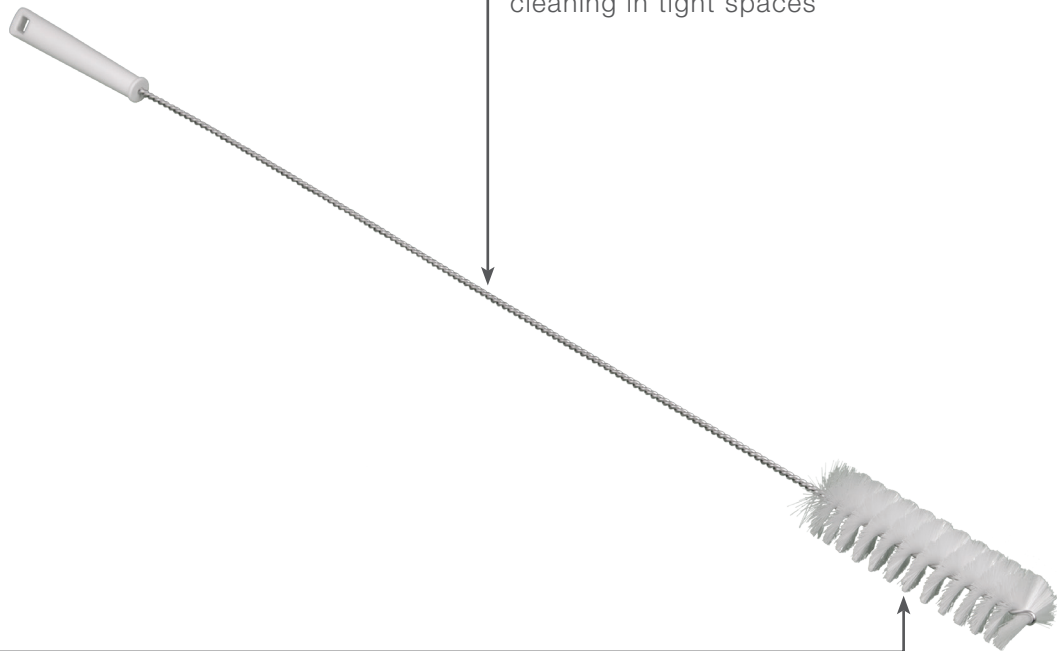

Ø2.0" Tube Brush w/ 3' Flex Handle

Series 53825

Flexible Handle

Stainless steel holds bristles tight and allows for cleaning in tight spaces

Soft Bristles

Ideal for sweeping fine particles and for wet use with cleaning agents

This tube and valve brush is designed to clean hard-to-reach areas. The soft bristles are attached to a helically wound stainless steel shaft, making it strong, FDA-compliant, and chemically resistant.

Ø2.0" Tube Brush w/ 3' Flex Handle

53825

Available in white only

The 3' flex handle lets the tube brush fit in curved pipes easily so the soft bristles can sweep out small particles. The brush can also be used with water and a cleaning agent for a washing effect.

Specifications:

Length: 36"
 Width: 1.9"
 Height: 1.9"
 FDA-Compliant Raw Material: Yes
 Material: Polyester/SS/Polypropylene
 Unit Weight: 0.34 lbs.
 Bristle Type: Soft

Colors

When ordering, add the color digit to the base part number to denote color.