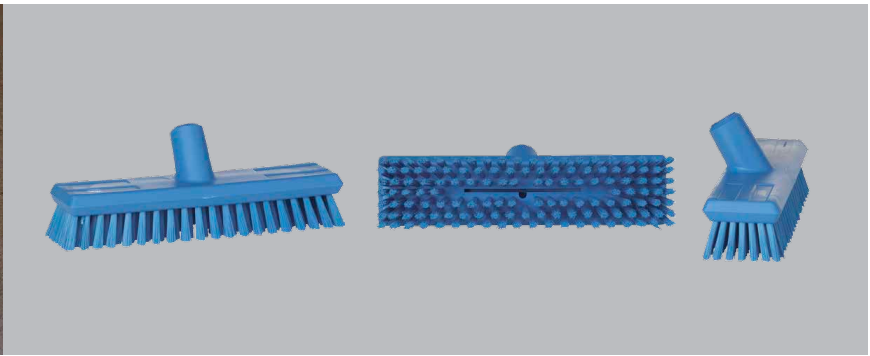

## Waterfed Feature

Allows water to flow through the brush for use with a waterfed system

## Use with Euro-thread Handle

Attaches to any length Euro-thread handle to fit the application

## Medium Bristles

Effective water distribution that is ideal for cleaning heavily soiled areas

This is a waterfed deck scrub that may be used in a waterfed system or with a standard Euro-thread handle.

## Waterfed Washing Brush

7043

This deck scrub has very effective water distribution and is ideal for use in heavily soiled areas such as meat processing plants.