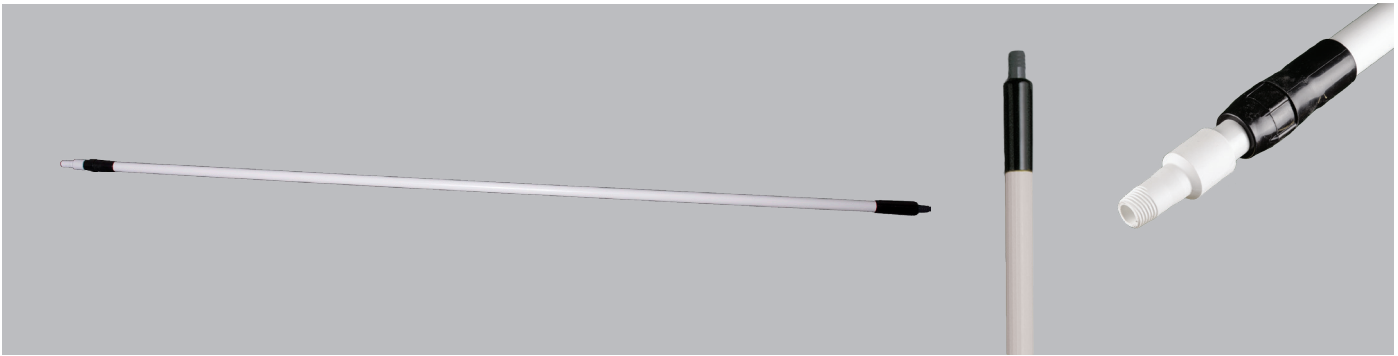

16' Fiberglass Extension Handle w/ Drain

Series 6269N

REMCO

This fiberglass extension pole extends past 16 feet and drains directly through the handle. The pole is designed to work in conjunction with our condensation collection squeegees to eliminate dripping water that could contaminate food product or cause corrosion on costly equipment. The ceiling squeegee system provides a more sophisticated and effective option than rags and sponges.

16' Fiberglass Extension Handle w/ Drain

6269N

Available in white only

Condensation squeegees are Remco's unique solution to a common food industry problem. Attach this handle to reach tall ductwork to remove condensation before it falls into food or onto expensive machinery. This handle easily extends to up to 16 feet.

Specifications:

Length: 103.5" - 193.5"

Width: 1.25"

Height: 1.25"

FDA-Compliant Raw Material: No

Material: Fiberglass

Unit Weight: 4.39 lbs.

Colors

When ordering, add the color digit to the base part number to denote color.

Fully updated product specifications are available at Remcoproducts.com.

The Color-Coding System

Remco and Vikan® brands offer an integrated color-coding system to help mitigate the risk of cross-contamination in food processing facilities. With an array of color-coded tools and storage brackets, and years of experience building effective color-coding systems, the experts at Remco Products Corporation can help you effectively apply color-coding to divide and identify different zones or processing tasks. As a result, workers can more easily comply with material handling and hygienic cleaning procedures to maintain stringent food safety standards.