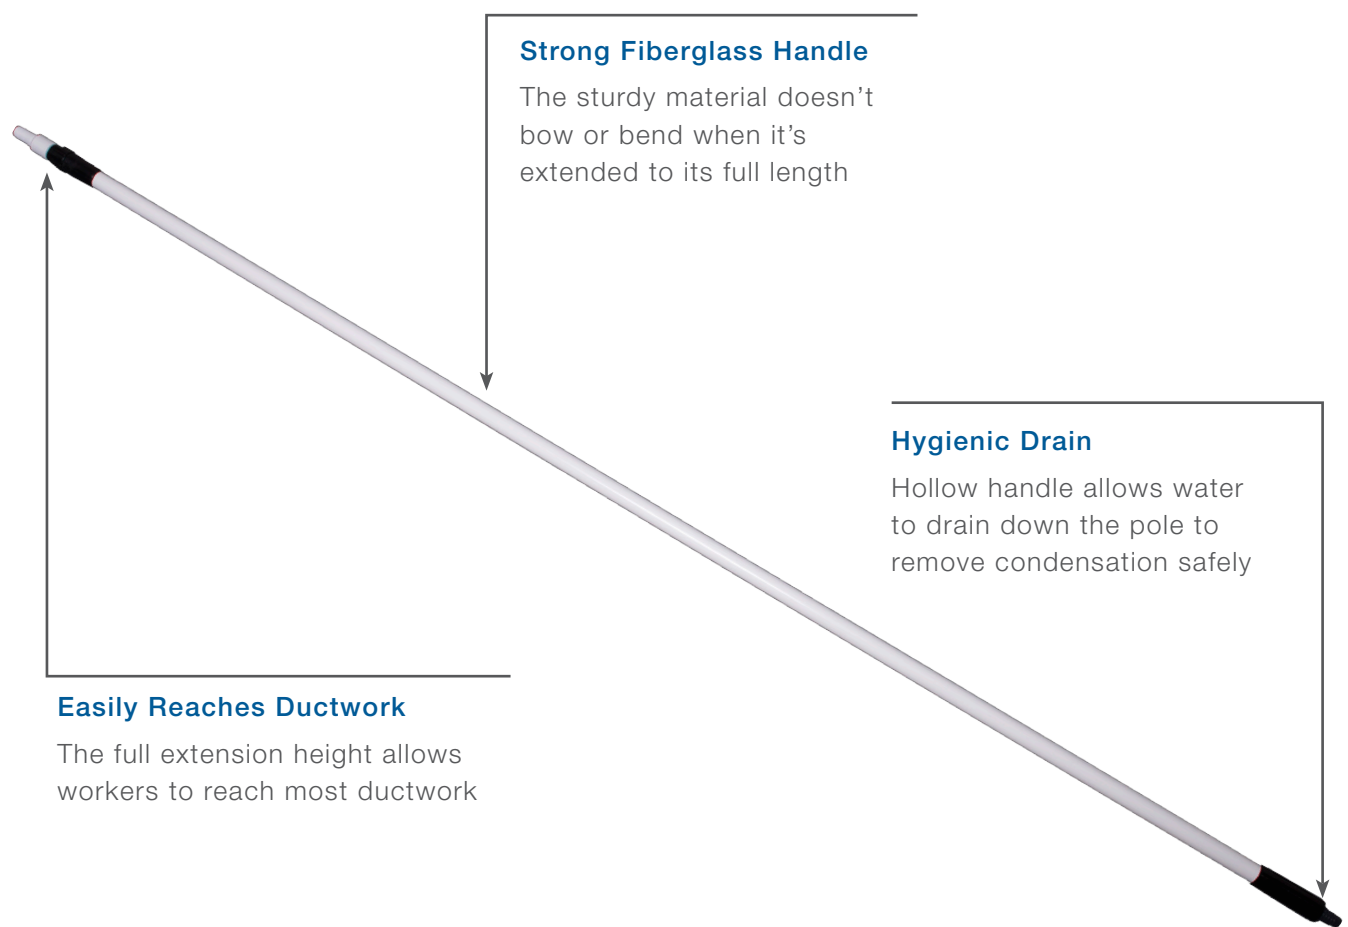

16' Fiberglass Extension Handle w/ Drain

Series 6269N

REMCO

This fiberglass extension pole extends past 16 feet and drains directly through the handle. The pole is designed to work in conjunction with our condensation collection squeegees to eliminate dripping water that could contaminate food product or cause corrosion on costly equipment. The ceiling squeegee system provides a more sophisticated and effective option than rags and sponges.

16' Fiberglass Extension Handle w/ Drain

6269N

Available in white only

Condensation squeegees are Remco's unique solution to a common food industry problem. Attach this handle to reach tall ductwork to remove condensation before it falls into food or onto expensive machinery. This handle easily extends to up to 16 feet.

Specifications:

Length: 103.5" - 193.5"

Width: 1.25"

Height: 1.25"

FDA-Compliant Raw Material: No

Material: Fiberglass

Unit Weight: 4.39 lbs.

Colors