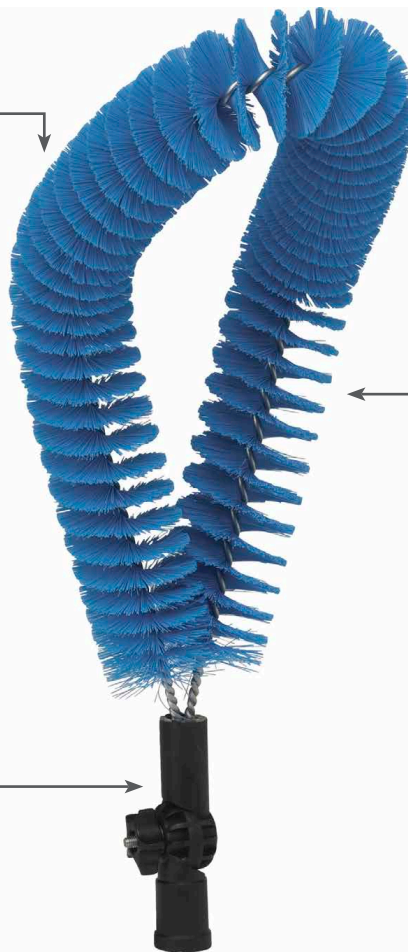

## Helically Wound Shaft

Bristles are set with a flexible helically wound stainless steel shaft

## Flexible Positioning

May be shaped to fit a wide range of pipe sizes or surfaces

## Adjustable Neck

Neck is adjustable to be used at different angles

This is a special application brush that is designed to clean overhead pipes. The bristles are firm enough to be used in moist environments.

### Specifications:

- Length: 20"
- Width: 7.48"
- Height: 4.72"
- Bristle Length: 0.98"
- FDA Compliant Raw Material: Yes
- Material: Polypropylene / Polyester / Stainless Steel
- Unit Weight: 0.84 lbs