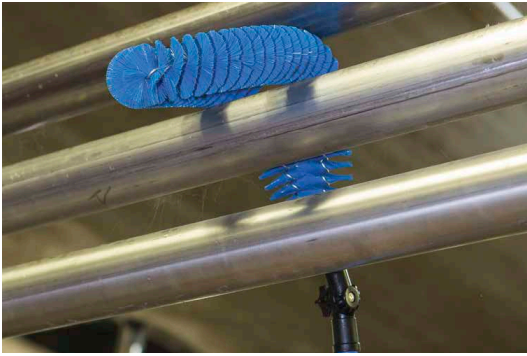

## Helically Wound Shaft

Bristles are set with a flexible helically wound stainless steel shaft

## Flexible Positioning

May be shaped to fit a wide range of pipe sizes or surfaces

## Adjustable Neck

Neck is adjustable to be used at different angles

This is a special application brush that is designed to clean overhead pipes. The bristles are firm enough to be used in moist environments.

## Stiff CIP Brush for Overhead Cleaning

53743

3

This stiff CIP brush is great for cleaning overhead pipes when used with a telescopic handle. The firm bristles of this brush are great in moist environments. The neck is adjustable to be used at different angles.